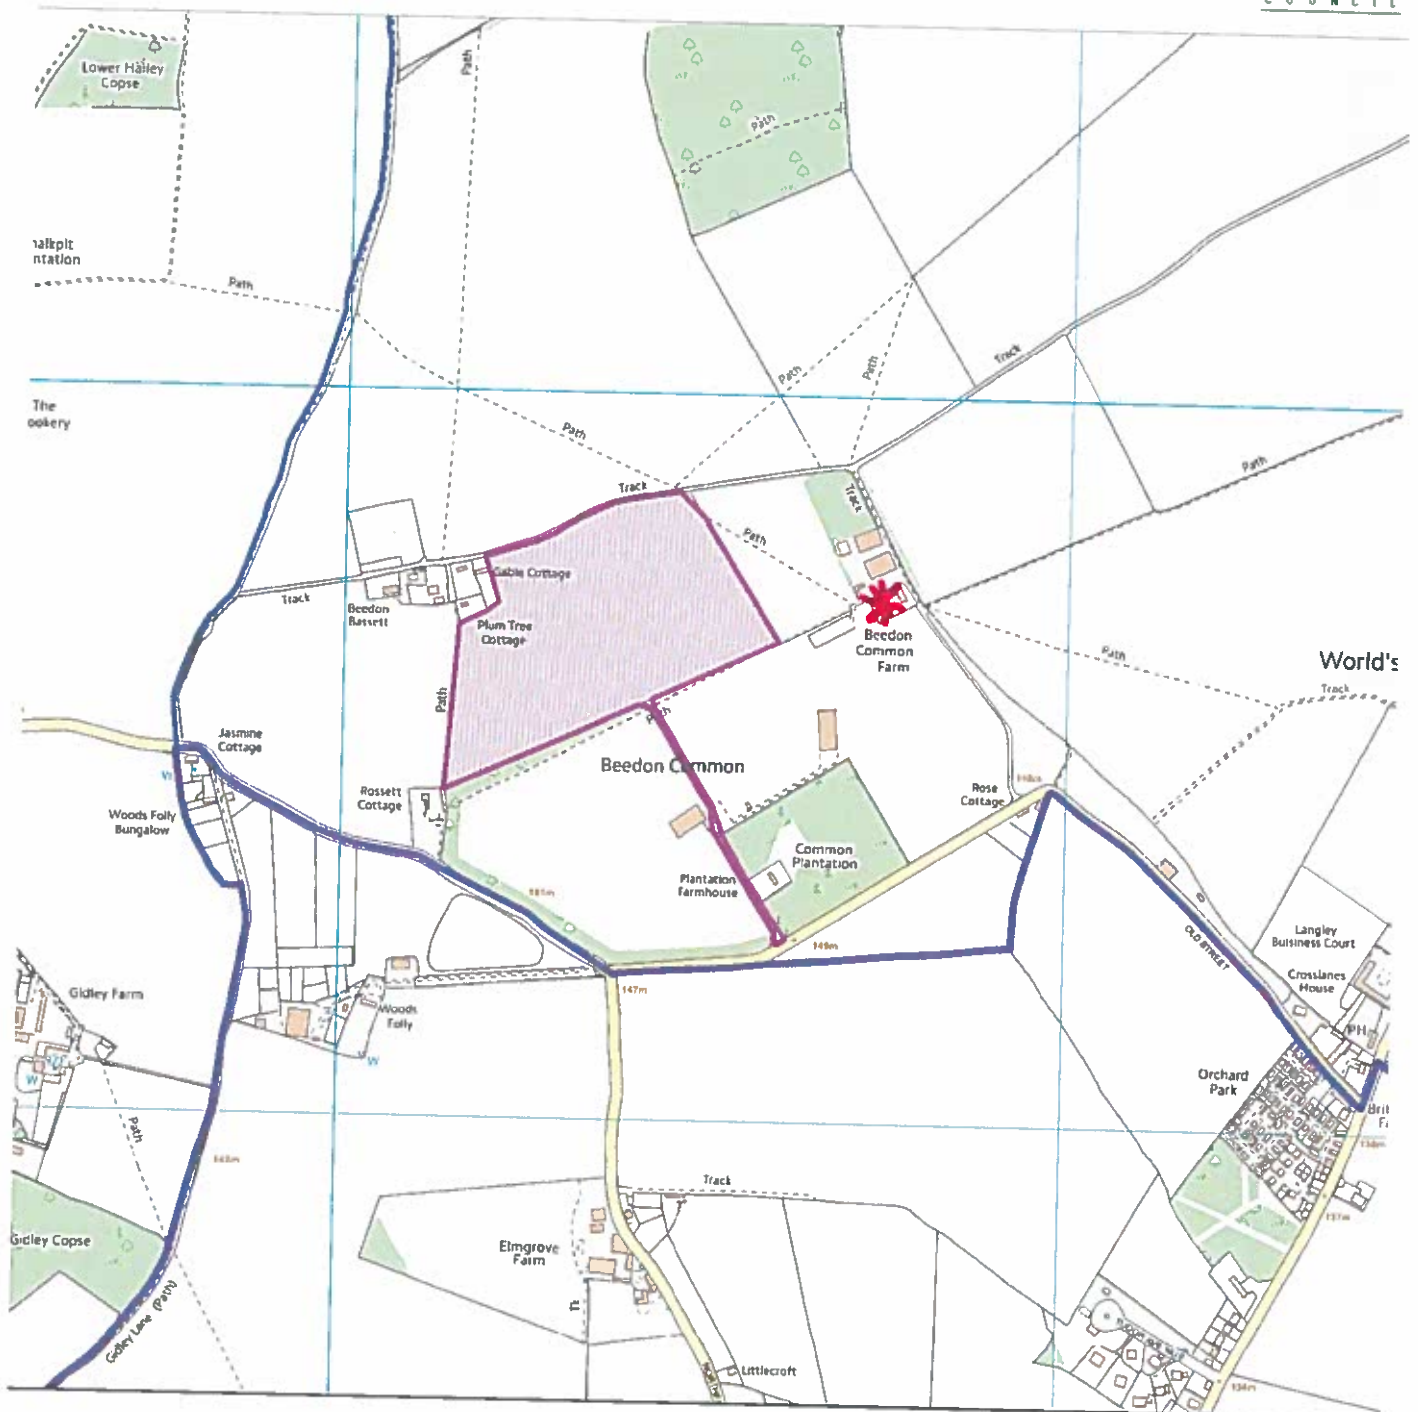

17/01235/COMIND

Plantation Farmhouse, Beedon Common, Newbury

Map Centre Coordinates :

Scale : 1:10027

Reproduced from the Ordnance Survey map with the permission of the Controller of Her Majesty's Stationery Office © Crown Copyright 2003.

Unauthorised reproduction infringes Crown Copyright and may lead to prosecution or civil proceedings.

Organisation	West Berkshire Council
Department	
Comments	
Date	27 July 2017
SLA Number	0100024151